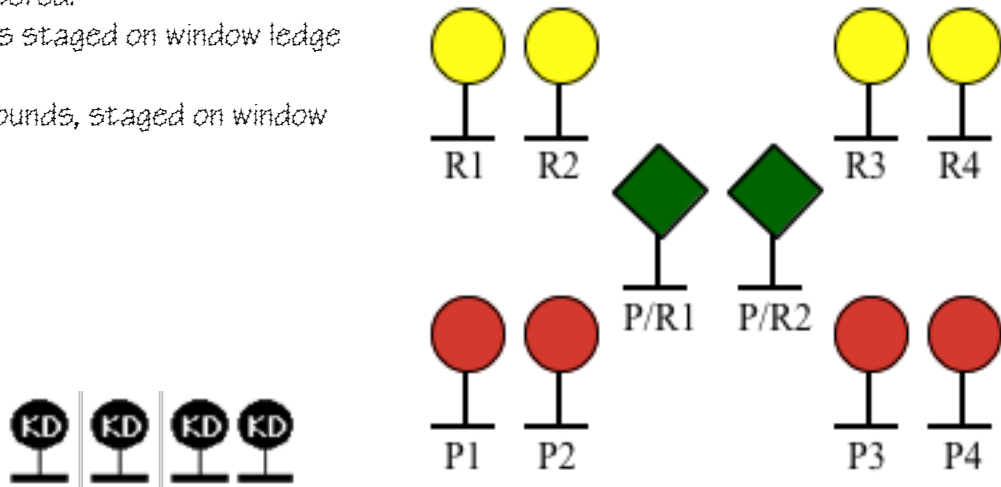

Stage 9: The Commancheras

You're Captain Jake Cutter of the Texas Rangers and you've stopped off at Pat Schofield's grain ranch for some food. Just as you, your prisoner, Paul Regret, and Tobe, your 18 year old partner, sit down to eat, Martha, Pat's wife, spots a large passel of Commanches headin' for the ranch. Guess the grub will have ta wait.

- Pistol - 5 rounds in each, hammer down on empty, holstered.
- Rifle - 10 rounds staged on window ledge at B.
- Shotgun - 4+ rounds, staged on window ledge at A.

Start: In A or B with hands on hat.

Shooter indicates ready by saying: "Pretty good shootin' for a handgun."

On Signal: Shooter has the option of engaging the targets in any order as long as the rifle is not shot last. Rifle targets are engaged R1, R1, R2, R2, P/R1, P/R2, R3, R3, R4, R4. Make rifle safe at B. From B, with first pistol, targets are engaged P1, P1, P2, P2, P/R1. With second pistol, engage P/R2, P3, P3, P4, P4. Shotgun targets are engaged from A in any order. Make shotgun safe at A.